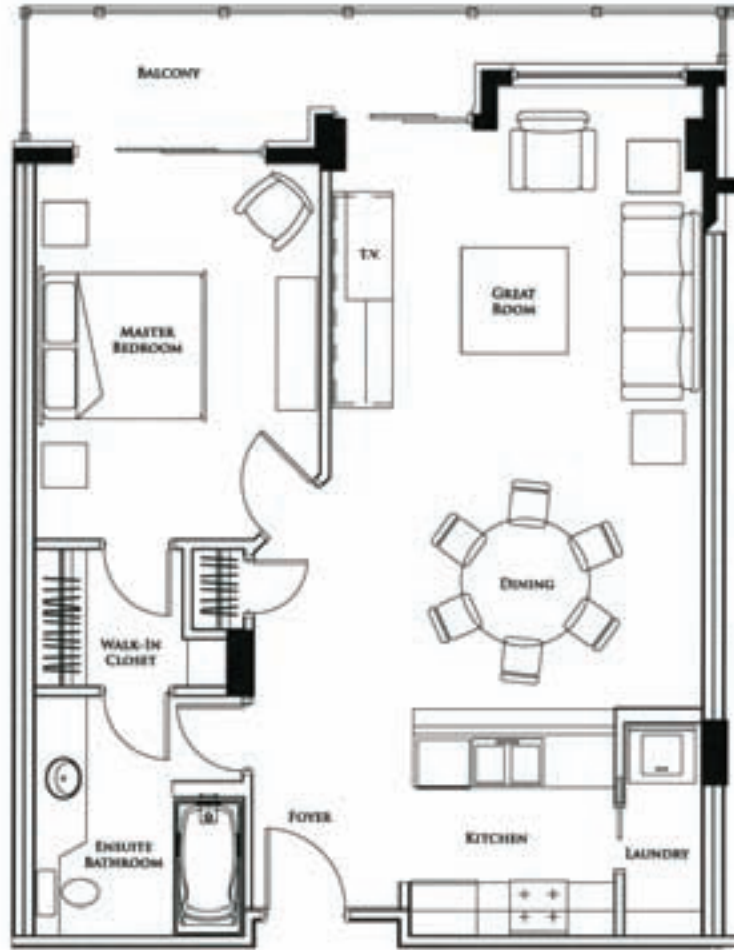

BRIGHTON

1 BEDROOM + 1 BATH

02'S + 07'S ARE 737 SQ FT

12'S + 15'S ARE 751 SQ FT

- KITCHEN 11'x9'
- LIVING AREA 16'x12'
- MASTER BDRM 15'x11'
- MASTER CLOSET 6'x5'
- DINING AREA 11'x8'

ALL MEASUREMENTS ILLUSTRATED ARE GUIDELINES TAKEN FROM SURVEY AND MAY VARY FROM ACTUAL SUITE. VENDOR DOES NOT WARRANTY OR GUARANTEE SQUARE FOOTAGE.