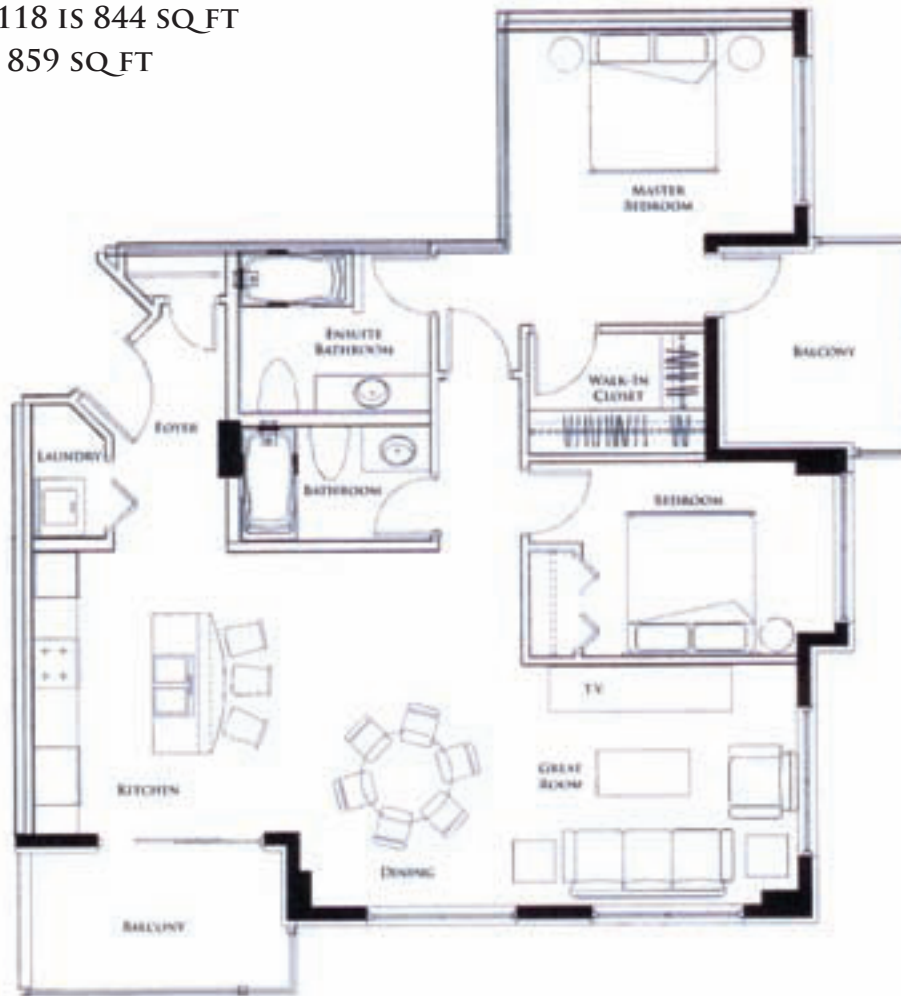

SAXON

2 BEDROOMS + 2 BATHS

1009 SQ.FT

EXCEPT 118 IS 844 SQ.FT

& 109 IS 859 SQ.FT

- KITCHEN 14'X10'
- LIVING AREA 15'X12'
- MASTER BDRM 14'X14'
- MASTER CLOSET 5'X10'
- DINING AREA 13'X12'
- GUEST ROOM 11'X9'

ALL MEASUREMENTS ILLUSTRATED ARE GUIDELINES TAKEN FROM SURVEY AND MAY VARY FROM ACTUAL SUITE. VENDOR DOES NOT WARRANTY OR GUARANTEE SQUARE FOOTAGE.

KINGSTREET
ON THE PARK

KINGSTREETONTHEPARK.COM