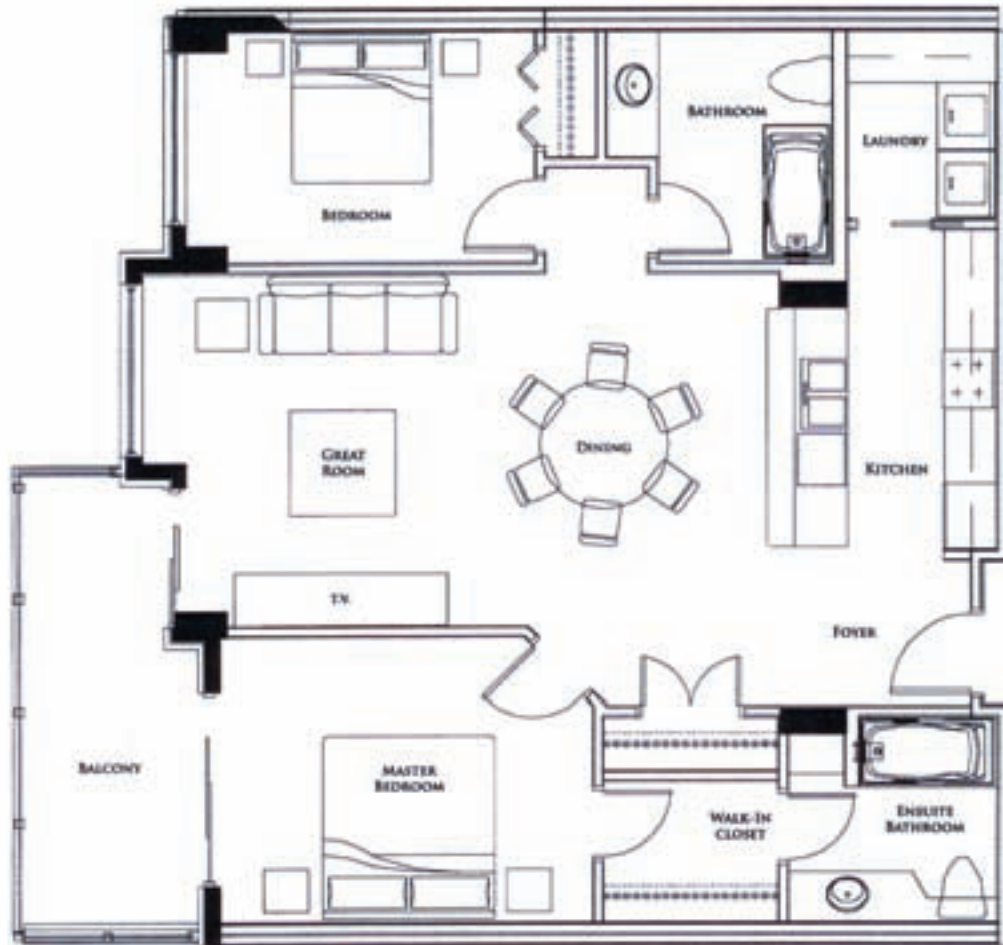

PRADO

2 BEDROOMS + 2 BATHS

1010 SQ FT

- KITCHEN 13'x9'
- LIVING AREA 15'x13'
- MASTER BDRM 14'x11'
- MASTER CLOSET 5'x6'
- DINING AREA 12'x8'
- GUEST ROOM 12'x9'

ALL MEASUREMENTS ILLUSTRATED ARE GUIDELINES TAKEN FROM SURVEY AND MAY VARY FROM ACTUAL SUITE. VENDOR DOES NOT WARRANTY OR GUARANTEE SQUARE FOOTAGE.